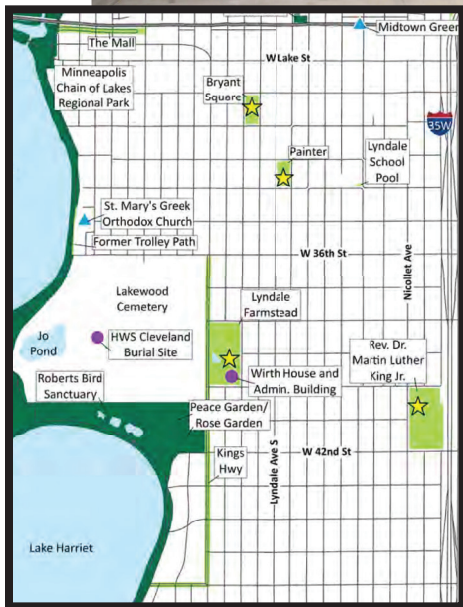

What's Your Vision for the Future of Neighborhood Parks?

Central Parks Group

Tuesday, October 23
6:30-8:00pm
Bryant Square Recreation Center
3101 Bryant Avenue South

★ Light Refreshments ★ Family Friendly

Join your neighbors at this community workshop to share and develop ideas on improvement of these local parks:

- Bryant Square Park
- Painter Park
- Lyndale Farmstead Park
- Rev. Dr. Martin Luther King, Jr. Park
- Kings Highway
- Loon Lake Trolley Path
- Lyndale School Pool